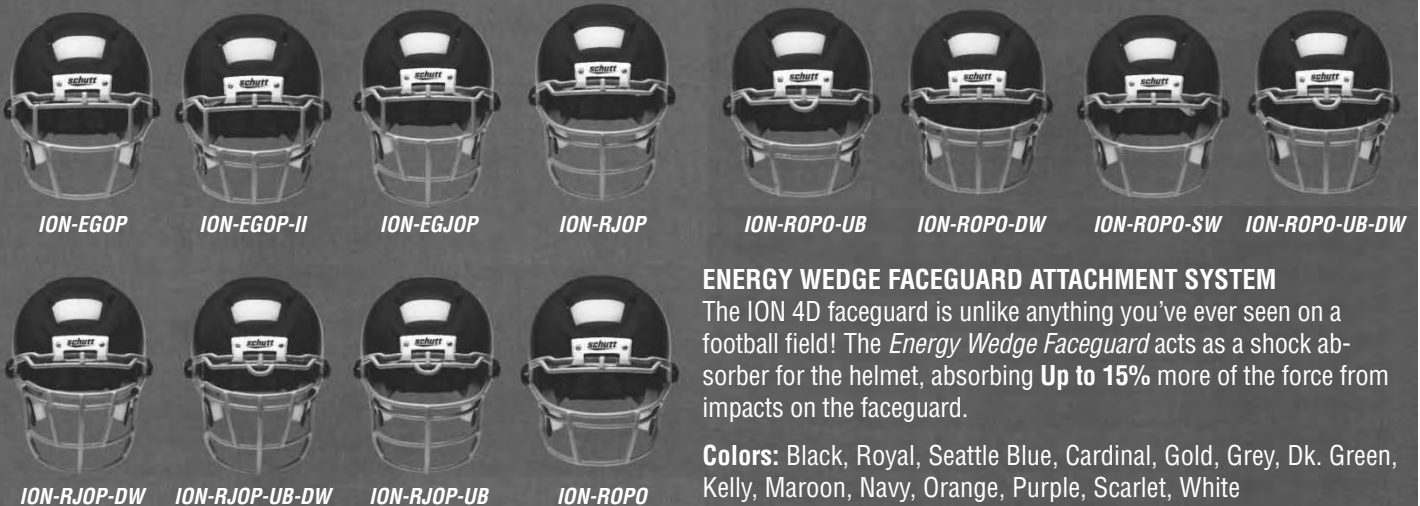

ENERGY WEDGE FACEGUARD

Ion 4D Facemask, Carbon Steel ..... $37⁹⁵ each

ION-EGOP ION-EGOP-II ION-EGJOP ION-RJOP ION-ROPO-UB ION-ROPO-DW ION-ROPO-SW ION-ROPO-UB-DW
ION-RJOP-DW ION-RJOP-UB-DW ION-RJOP-UB ION-ROPO

ENERGY WEDGE FACEGUARD ATTACHMENT SYSTEM

The ION 4D facemask is unlike anything you've ever seen on a football field! The Energy Wedge Faceguard acts as a shock absorber for the helmet, absorbing **Up to 15%** more of the force from impacts on the faceguard.

Colors: Black, Royal, Seattle Blue, Cardinal, Gold, Grey, Dk. Green, Kelly, Maroon, Navy, Orange, Purple, Scarlet, White