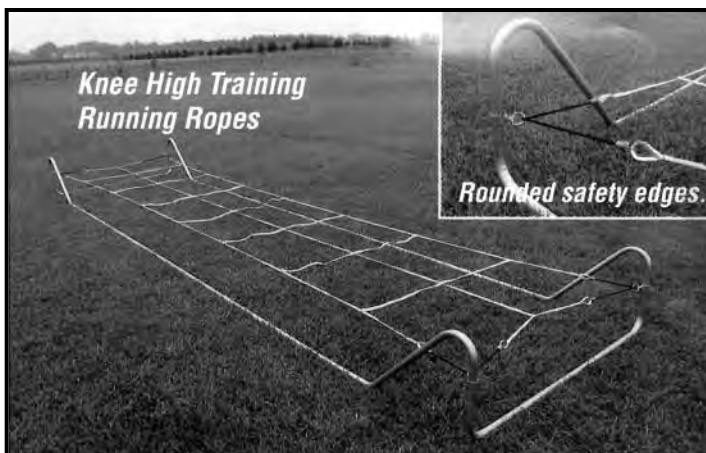

Knee High Training Running Ropes

FRM - No horizontal bars on ground for athletes to step on and all 4 corners have rounded tubular construction for safety. 1 1/4" galvanized frame is 5' wide and 20' long. Running ropes adjust in height from 4" to 15" and are included. Unit assembles in 5 minutes and weights 72 lbs. Ships UPS. **$230⁰⁰**

FRR - Replacement Polypropylene Running Rope for FRM. **$115⁰⁰**

Adjustable Agility Ladder - $99⁹⁵

AAL - Two 15' ladders with 11 adjustable flat slats each. Two ladders can be combined with buckle to make a 30' ladder. Slats are slotted in center to slide on handy carry handle for easy storage. Includes carrying bag. 5 lbs.

Adjustable Agility Ladder - $69⁹⁵

AAL27 - Economy priced for all ages and skill levels. Comes in two sections that measures 27 feet when connected. Rungs are 16" wide and 16" apart. Includes carrying bag.

Football - Equipment Room & Field Equipment

Helmet Rack HRAK $319⁹⁵

Shoulder Pad Cart

Store either 60 or 100 shoulder pads, depending on which cart you choose. Both carts use four non-marking casters for transport. Folding pull handle makes this cart the easiest cart to use on the market. 60 pad cart measures 24" x 48" x 60" tall. 100 pad cart measures 24" x 48" x 84" tall.

FRS6 60 pad cart **$215⁰⁰**

FRS1 100 pad cart **$286⁰⁰**

$4900⁰⁰

Semi-Permanent Gooseneck Offset Goal Post

Upright is 10' high, 4 1/2" O.D. steel pipe. Crossbar is 3 1/2" O.D. steel pipe. Uprights are 2 1/4" O.D. Semi-permanent goal allows you to remove gooseneck from ground sleeve for multiple use fields. All steel goalposts have 5' offset. Upright is cemented into ground for permanent installation. Powder coated. **FGNGPH** Pair; high school 23 1/4" crossbar; 10' steel top uprights.

Wind Direction Flags