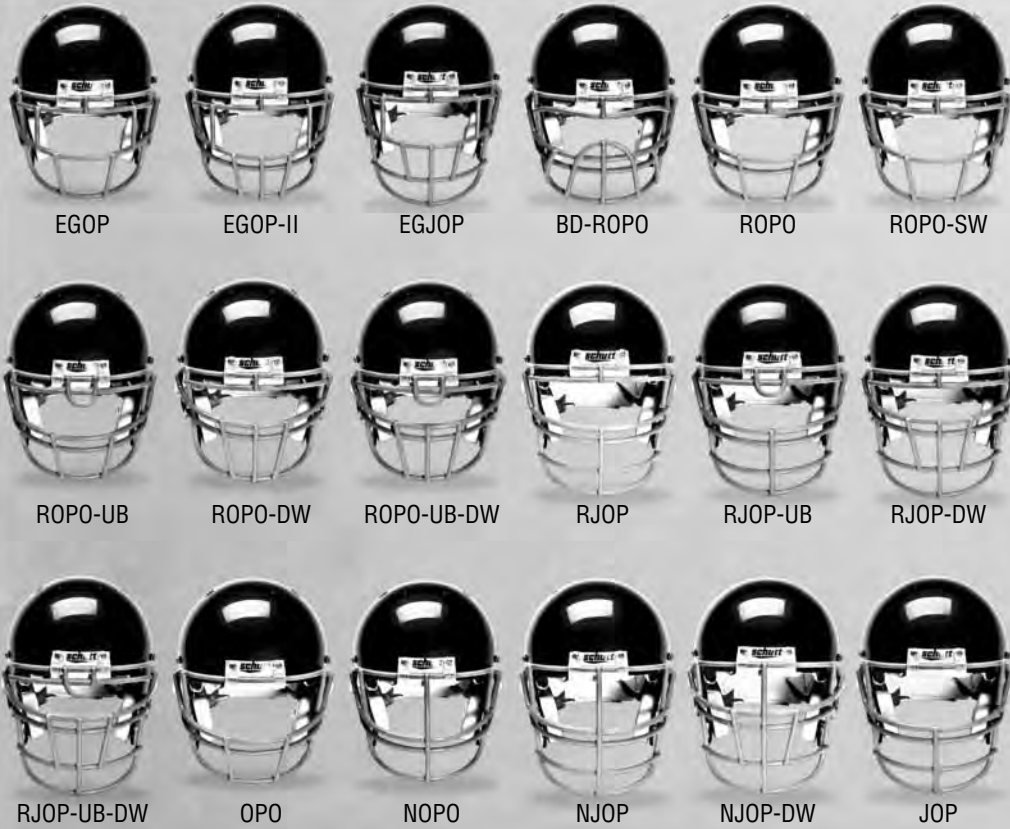

# FACEGUARDS

for AIR ADVANTAGE • PRO AIR II • AIR XP

Schutt Super-Pro Carbon Steel

TRADITIONAL \$29<sup>95</sup>

EGOP EGOP-II EGJOP BD-ROPO ROPO ROPO-SW  
 ROPO-UB ROPO-DW ROPO-UB-DW RJOP RJOP-UB RJOP-DW  
 RJOP-UB-DW OPO NOPO NJOP NJOP-DW JOP